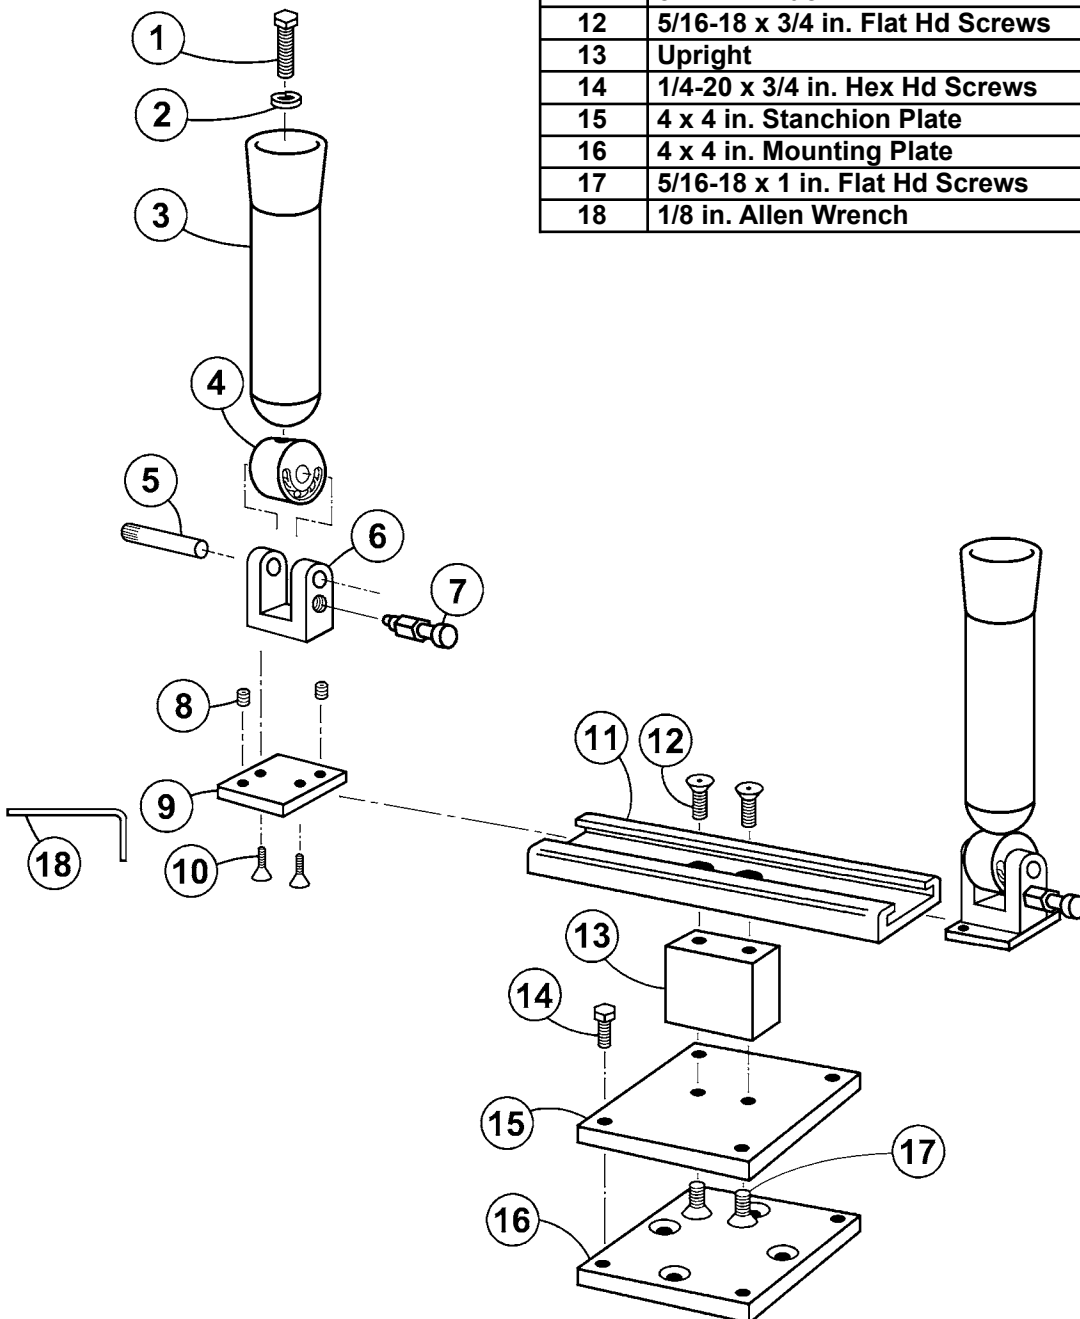

# Dual Ratcheting Pedestal Mount Rod Holders

## Parts List RH02380

Detail No.	Description	Qty.	Order By Part No.
1	1/2-20 x 2 in. HHCS Bolts	2	2351
2	1/2 in. Lock Washers	2	2241
3	Tube w/ Cap & Plugs	2	51221
4	Locating Barrel	2	55576
5	3/8 x 1-7/8 in. Pivot Pin	2	51702
6	Upright U-Bracket	2	51701
7	Latch Pin Assembly	2	51069
8	1/4-20 x 1/4 in. Set Screws	4	2261
9	Base Plate	2	60025
10	1/4-20 x 3/4 in. Fl Hd Cap Screws	4	2009
11	8-1/2 in. Track	1	54033
12	5/16-18 x 3/4 in. Flat Hd Screws	2	2371
13	Upright	1	55600
14	1/4-20 x 3/4 in. Hex Hd Screws	4	2017
15	4 x 4 in. Stanchion Plate	1	51229
16	4 x 4 in. Mounting Plate	1	MP5004
17	5/16-18 x 1 in. Flat Hd Screws	2	2003
18	1/8 in. Allen Wrench	1	2260